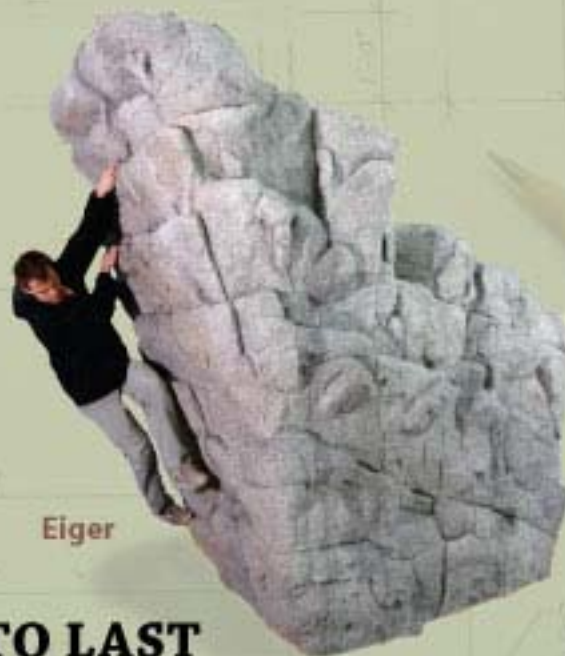

Kids
Ascenders

FUN, CHALLENGING AND CONFIDENCE BUILDING

RockCraft boulders provide a new adventure for children and adults alike with every climb:

- A wide variety of holds provide real climbing challenges
- Hundreds of combinations of route possibilities
- 100% climbable for every level of ability and age

Selkirk

www.playwalls.com

The Chief

SAFETY IS OUR TOP PRIORITY

RockCraft boulders feature our signature "V" design, ensuring all landings are unimpeded:

- Each boulder is hand finished and thoroughly inspected
- No snags for fingers, feet or clothing
- ASTM, CPSC and CSA compliant

Eiger

BUILT TO LAST

RockCraft boulders are built with a rock solid design:

- The look and feel of natural stone with the durability of 6500 psi concrete construction
- All surfaces, holds and ledges are self draining
- Vandal resistant and virtually maintenance free
- Industry leading 15 year warranty